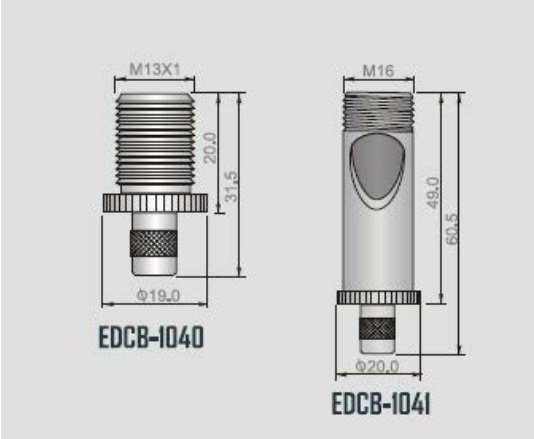

RGGM

YOUR SOURCING PARTNER

Cable Lock fittings

- Manufactured in India to the highest possible quality standard
- This range of 'Cable Lock Fittings' has a vast range of applications. - Light fixtures, suspended shelving, display systems, panel hanging etc...
- Facilities available to manufacture custom products to your exact specification and capacity requirement

RGGM
YOUR SOURCING PARTNER

Recommended weight/ load for various cable sizes

Cable \varnothing mm	Max. Load (Kgs)
1.0	8Kg
1.2	10Kg
1.5	30Kg
2.0	50Kg
2.5	70Kg
3.0	100Kg

Motivate – Create – Deliver

www.roger-valueadd.com
office@roger-valueadd.com