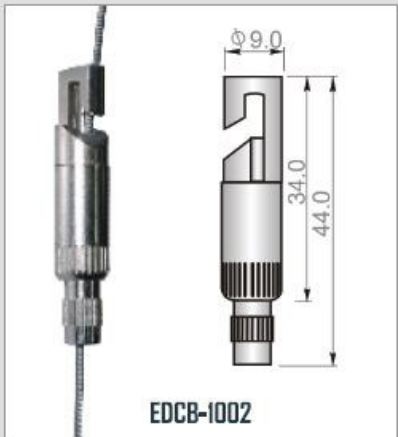

RGGM

YOUR SOURCING PARTNER

Cable Lock fittings

- Manufactured in India to the highest possible quality standard
- This range of 'Cable Lock Fittings' has a vast range of applications. - Light fixtures, suspended shelving, display systems, panel hanging etc...
- Facilities available to manufacture custom products to your exact specification and capacity requirement

RGGM
YOUR SOURCING PARTNER

Recommended weight/ load for various cable sizes

Cable \varnothing mm	Max. Load (Kgs)
1.0	8Kg
1.2	10Kg
1.5	30Kg
2.0	50Kg
2.5	70Kg
3.0	100Kg

Motivate – Create – Deliver

www.roger-valueadd.com
office@roger-valueadd.com