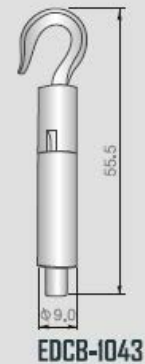

RGGM

YOUR SOURCING PARTNER

Cable Lock fittings

- Manufactured in India to the highest possible quality standard
- This range of 'Cable Lock Fittings' has a vast range of applications. - Light fixtures, suspended shelving, display systems, panel hanging etc...
- Facilities available to manufacture custom products to your exact specification and capacity requirement

RGGM
YOUR SOURCING PARTNER

Recommended weight/ load for various cable sizes

Cable \varnothing mm	Max. Load (Kgs)
1.0	8Kg
1.2	10Kg
1.5	30Kg
2.0	50Kg
2.5	70Kg
3.0	100Kg

Motivate – Create – Deliver

www.roger-valueadd.com
office@roger-valueadd.com