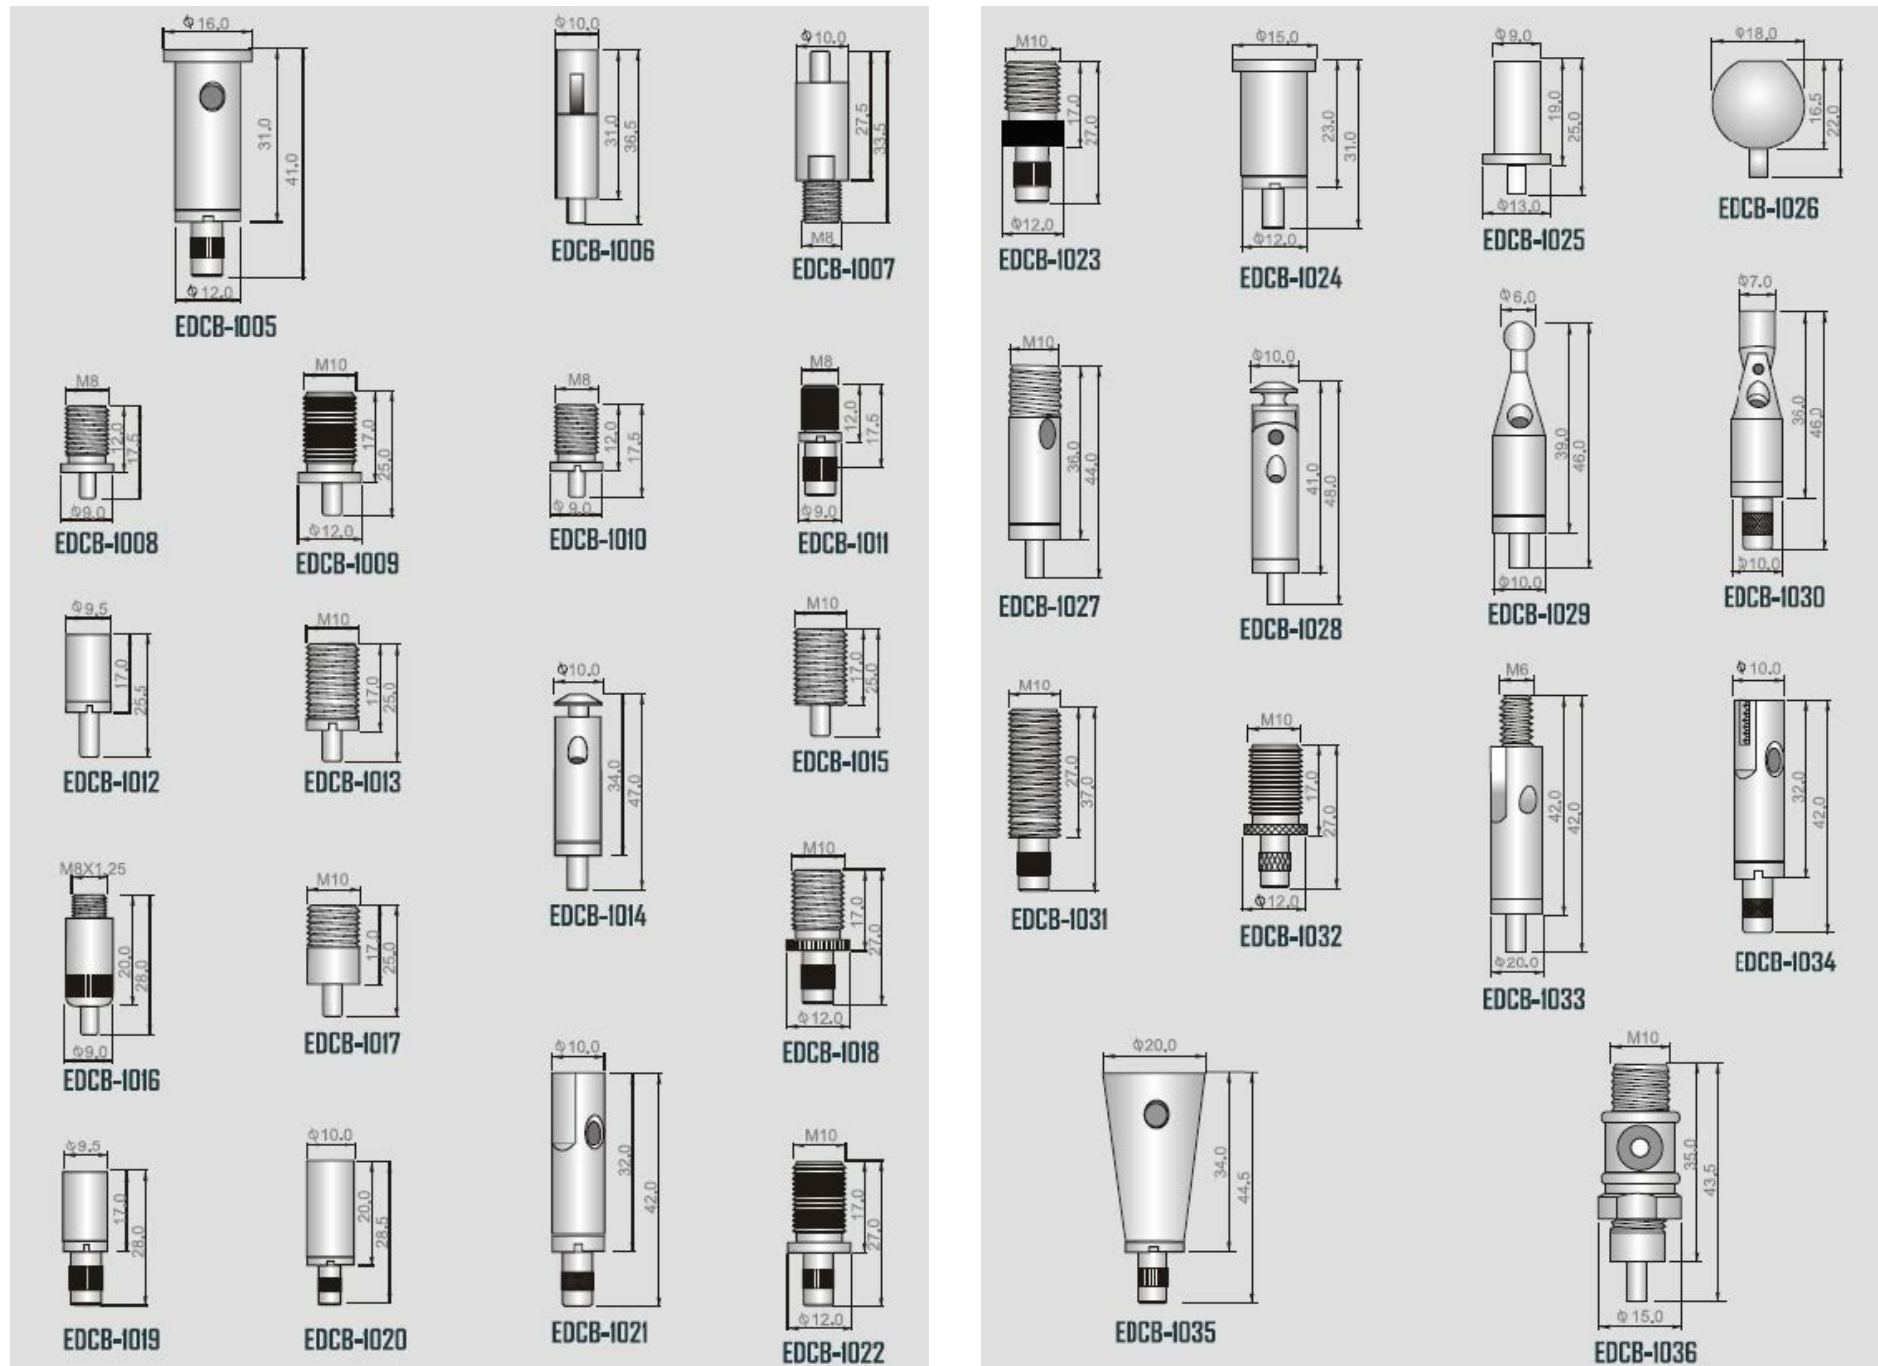

Recommended weight/ load for various cable sizes

Cable $\varnothing$ mm	Max. Load (Kgs)
1.0	8Kg
1.2	10Kg
1.5	30Kg
2.0	50Kg
2.5	70Kg
3.0	100Kg