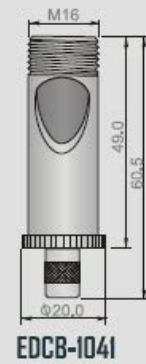

RGGM

YOUR SOURCING PARTNER

Cable Lock fittings

- Manufactured in India to the highest possible quality standard
- This range of 'Cable Lock Fittings' has a vast range of applications. - Light fixtures, suspended shelving, display systems, panel hanging etc...
- Facilities available to manufacture custom products to your exact specification and capacity requirement

RGGM
YOUR SOURCING PARTNER

Recommended weight/ load for various cable sizes

Cable \varnothing mm	Max. Load (Kgs)
1.0	8Kg
1.2	10Kg
1.5	30Kg
2.0	50Kg
2.5	70Kg
3.0	100Kg

Motivate – Create – Deliver

www.roger-valueadd.com
office@roger-valueadd.com