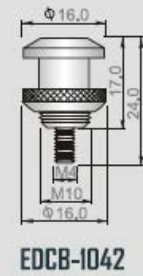

RGGM

YOUR SOURCING PARTNER

Cable Lock fittings

- Manufactured in India to the highest possible quality standard
- This range of 'Cable Lock Fittings' has a vast range of applications. - Light fixtures, suspended shelving, display systems, panel hanging etc...
- Facilities available to manufacture custom products to your exact specification and capacity requirement

RGGM
YOUR SOURCING PARTNER

Recommended weight/ load for various cable sizes

Cable \varnothing mm	Max. Load (Kgs)
1.0	8Kg
1.2	10Kg
1.5	30Kg
2.0	50Kg
2.5	70Kg
3.0	100Kg

Motivate – Create – Deliver

www.roger-valueadd.com
office@roger-valueadd.com