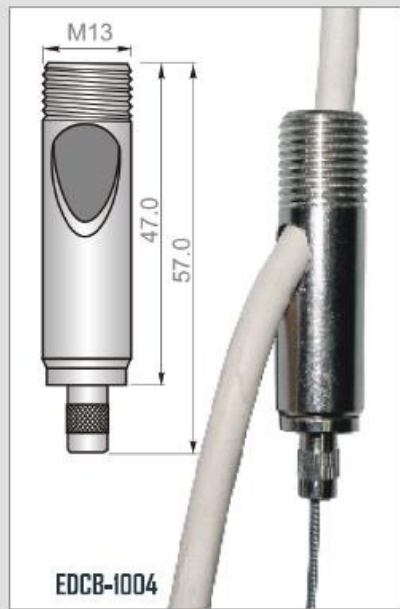

RGGM

YOUR SOURCING PARTNER

Cable Lock fittings

- Manufactured in India to the highest possible quality standard
- This range of 'Cable Lock Fittings' has a vast range of applications. - Light fixtures, suspended shelving, display systems, panel hanging etc...
- Facilities available to manufacture custom products to your exact specification and capacity requirement

RGGM
YOUR SOURCING PARTNER

Recommended weight/ load for various cable sizes

Cable \varnothing mm	Max. Load (Kgs)
1.0	8Kg
1.2	10Kg
1.5	30Kg
2.0	50Kg
2.5	70Kg
3.0	100Kg

Motivate – Create – Deliver

www.roger-valueadd.com
office@roger-valueadd.com