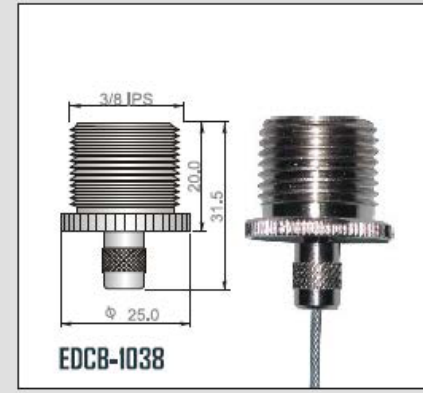

RGGM

YOUR SOURCING PARTNER

Cable Lock fittings

- Manufactured in India to the highest possible quality standard
- This range of 'Cable Lock Fittings' has a vast range of applications. - Light fixtures, suspended shelving, display systems, panel hanging etc...
- Facilities available to manufacture custom products to your exact specification and capacity requirement

RGGM
YOUR SOURCING PARTNER

Recommended weight/ load for various cable sizes

Cable \varnothing mm	Max. Load (Kgs)
1.0	8Kg
1.2	10Kg
1.5	30Kg
2.0	50Kg
2.5	70Kg
3.0	100Kg

Motivate – Create – Deliver

www.roger-valueadd.com
office@roger-valueadd.com